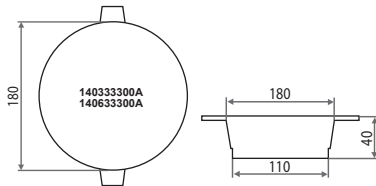

page 08-09

適用範圍

超市、商場、餐廳、飯店、展覽館、會議室及家庭等場所的照明裝飾

Applications

Used for illumination in supermarket, shop, hotel, showroom, home, factory, hospital and public places.

型號 Model No.	LED功率 LED Power (W)	系統功率 System Consumption (W)	光通量 Luminous Flux (Lm)	光角 Beam Angle (°)	色溫 Color Temperature (K)	演色性 Color Rendering Index (Ra)	燈珠數量 Number of LEDs	工作溫度 Operating Temperature (°C)	開孔孔徑 Cutting Hole (mm)	尺寸 Dimension (mm)
LEDW-140333300A	10W	12W	975Lm	120°	3000±10%(warm white)	85	150	-10~50°C	Ø150	Ø180 x 40
LEDW-140633300A			1000Lm		6000±10%(white)	80				
LED-150333300A			975Lm		3000±10%(warm white)	85				
LED-150633300A			1000Lm		6000±10%(white)	80				Ø180 x 78

LED 筒燈驅動電源 LD-81933300

LED Power Supply

Model No.:LD-81933300

- 輸入電壓/ Input voltage : AC100 -240V, 50/60Hz
- 輸出電壓/ Output voltage : DC24~33V
- 輸出電流/ Output current : 300mA
- 尺寸/ Dimension : 96 x 41 x 23 mm (LxWxH)