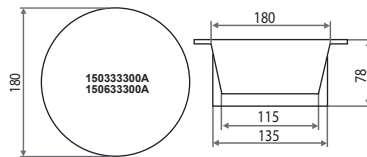

page 08-09

適用範圍

超市、商場、餐廳、飯店、展覽館、會議室及家庭等場所的照明裝飾

Applications

Used for illumination in supermarket, shop, hotel, showroom, home, factory, hospital and public places.

型號 Model No.	LED功率 LED Power (W)	系統功率 System Consumption (W)	光通量 Luminous Flux (Lm)	光角 Beam Angle (°)	色溫 Color Temperature (K)	演色性 Color Rendering Index (Ra)	燈珠數量 Number of LEDs	工作溫度 Operating Temperature (°C)	開孔孔徑 Cutting Hole (mm)	尺寸 Dimension (mm)
LEDW-140333300A	10W	12W	975Lm	120°	3000±10%(warm white)	85	150	-10~50°C	Ø150	Ø180 x 40
LEDW-140633300A			1000Lm		6000±10%(white)	80				
LED-150333300A			975Lm		3000±10%(warm white)	85				
LED-150633300A			1000Lm		6000±10%(white)	80				Ø180 x 78